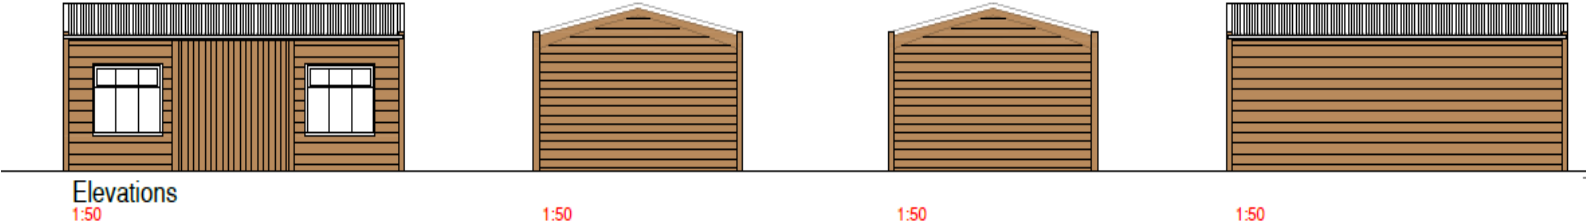

23/00063/FUL – Willow Tree Stables, Forest Road, Denmead PO7 6UG

Continued use of storage building as a dog grooming salon
(sui generis) at Willow Tree Stables

Location & Site Plan

Aerial Photograph

Elevations and Floor Plan (no external changes)

Photo - Front elevation of building

Photo – Existing Building Group and Parking

Photo of Existing Access (unchanged)

Photo – Approach to Application Site