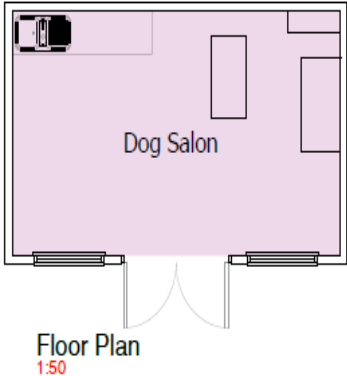

23/00063/FUL – Willow Tree Stables, Forest Road, Denmead PO7 6UG

Continued use of storage building as a dog grooming salon
(sui generis) at Willow Tree Stables

Location & Site Plan

Aerial Photograph

Elevations and Floor Plan (no external changes)

Photo - Front elevation of building

Photo – Existing Building Group and Parking

Photo of Existing Access (unchanged)

Photo – Approach to Application Site